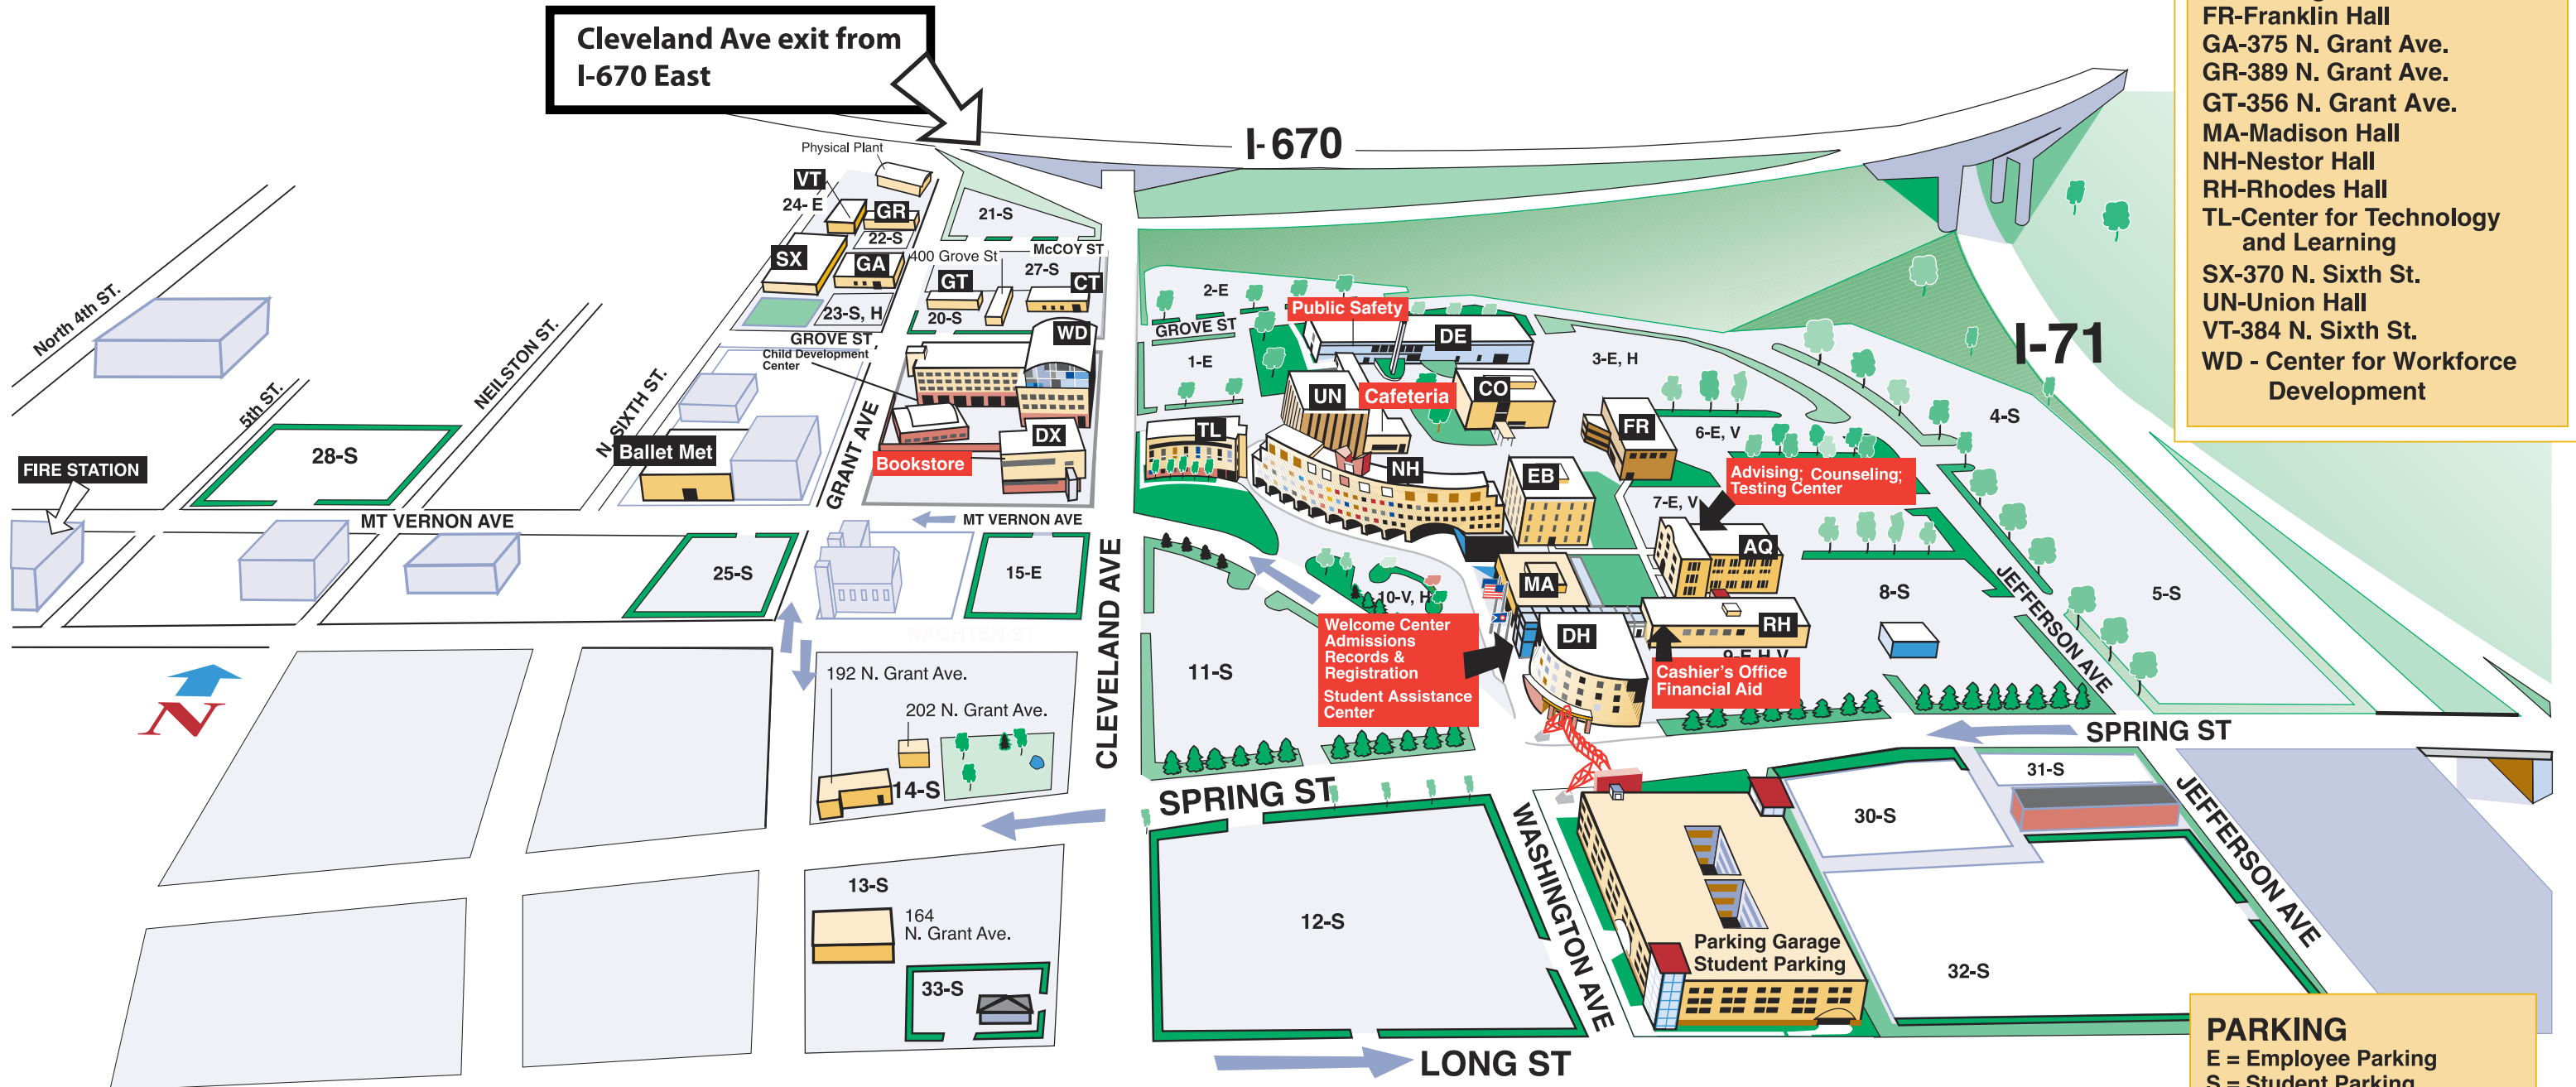

Columbus State Downtown Campus

Cleveland Ave exit from I-670 East

- AQ-Aquinas Hall
- CDC-Child Development Center
- CO-Columbus Hall
- CT-Center for Teaching and Learning Innovation
- DE-Delaware Hall
- DH-Davidson Hall
- DX - Discovery Exchange
- EB-Eibling Hall
- FR-Franklin Hall
- GA-375 N. Grant Ave.
- GR-389 N. Grant Ave.
- GT-356 N. Grant Ave.
- MA-Madison Hall
- NH-Nestor Hall
- RH-Rhodes Hall
- TL-Center for Technology and Learning
- SX-370 N. Sixth St.
- UN-Union Hall
- VT-384 N. Sixth St.
- WD - Center for Workforce Development

- PARKING**
- E = Employee Parking
 - S = Student Parking
 - H = Handicapped Parking
 - V = Visitor Parking
 - The parking garage is open to both employees and students